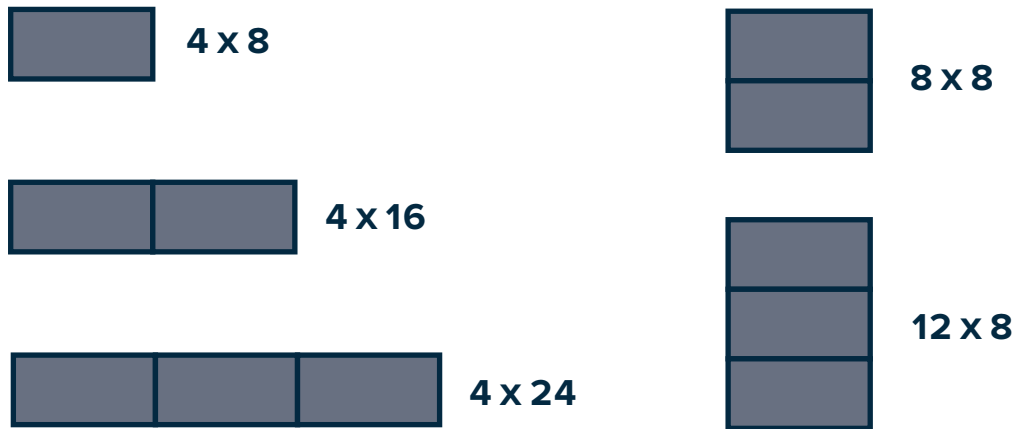

**UNION
DEPOT**
SAINT PAUL

SETTING THE STAGE FOR YOUR GREAT EVENT.

Union Depot stage configurations and pricing.

Prices include one set of stairs and skirting. Stages can be set at 16-inch or 24-inch heights.

LEVEL 1 STAGING (1-3 STAGE DECKS) $180